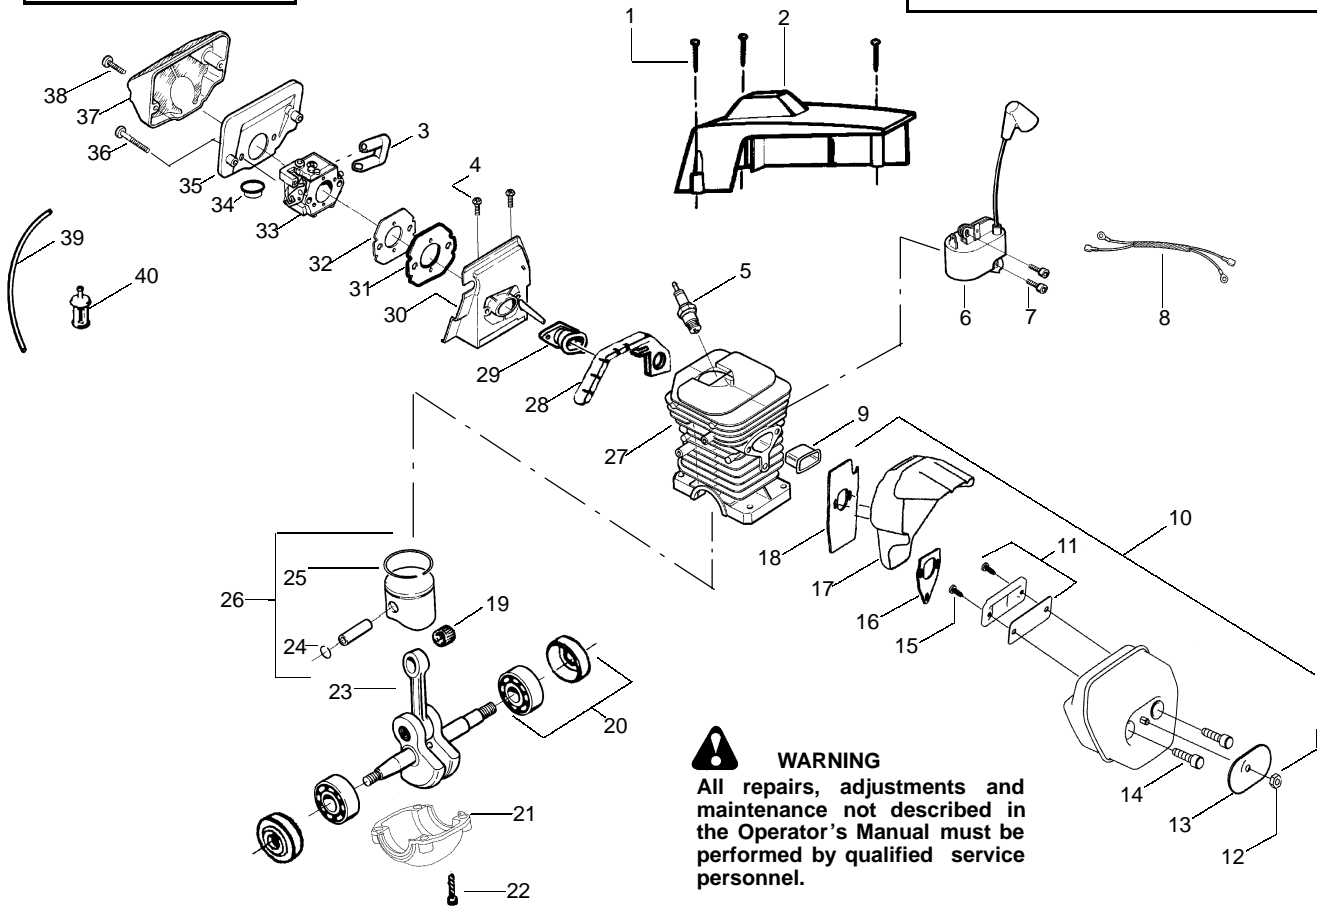

## TYPE 3

**SPAREPARTS**  
**530084407**
**Pg. 2 of 5**

**WARNING**

All repairs, adjustments and maintenance not described in the Operator's Manual must be performed by qualified service personnel.

Ref.	Part No.	Description	Ref.	Part No.	Description
1.	530016154	Screw	25.	530037380	Ring-Piston
2.	530069700	Kit-Cylinder Shield	26.	530069548	Kit-Piston
3.	530037464	Grommet -Carb.			(Incl. 24, 25 )
4.	530015814	Screw	27.	530071491	Assy-Cyl/Crankcase
5.	952030150	Spark Plug (RCJ-7Y)			(Incl.#21)
6.	530039143	Module-Ignition	28.	530019251	Seal-Super Clean
7.	530015895	Screw	29.	530037668	Intake Boot
8.	530037467	Assy-Switch Wire	30.	530053396	Adapter-Carb.
9.	530037652	Insulator-Heat	31.	530037872	Intake Plate-Carb
10.	530071495	Kit-Muffler (Incl.12-18)	32.	530019172	Gasket-Carb.
11.	530071497	Kit-Spark Arrestor (Incl.# 15)	33.	530071492	Kit-Carburetor (WT-610)
12.	530016359	Nut-Brass	34.	530036792	Isolator
13.	530056061	Cover-Bolt	35.	530037478	Filter-Air (Bottom)
14.	530016338	Bolt-Muffler	36.	530015970	Screw
15.	530016351	Screw-Spark Screen	37.	530036141	Filter-Air (Top)
16.	530055128	Gasket-Muffler	38.	530015899	Screw
17.	530055765	Assy-Muffler Backplate	39.	530069247	Kit-Fuel Line (Small)
18.	530055402	Backplate - Alum.	40.	530047004	Assy-Fuel Pick-up
19.	530032117	Bearing			
20.	530019259	Assy-Bearing & Seal			
21.	530049794	Cap-Crankcase			
22.	530015897	Screw			
23.	530029794	Assy-C'shaft & Rod			
24.	530015697	Retainer-Piston Pin			
				Not Shown	
				---	Operator Manual
				530086459	Euro I
				530086460	Danish
				530031135	Srench
				530038653	Decal On/Stop