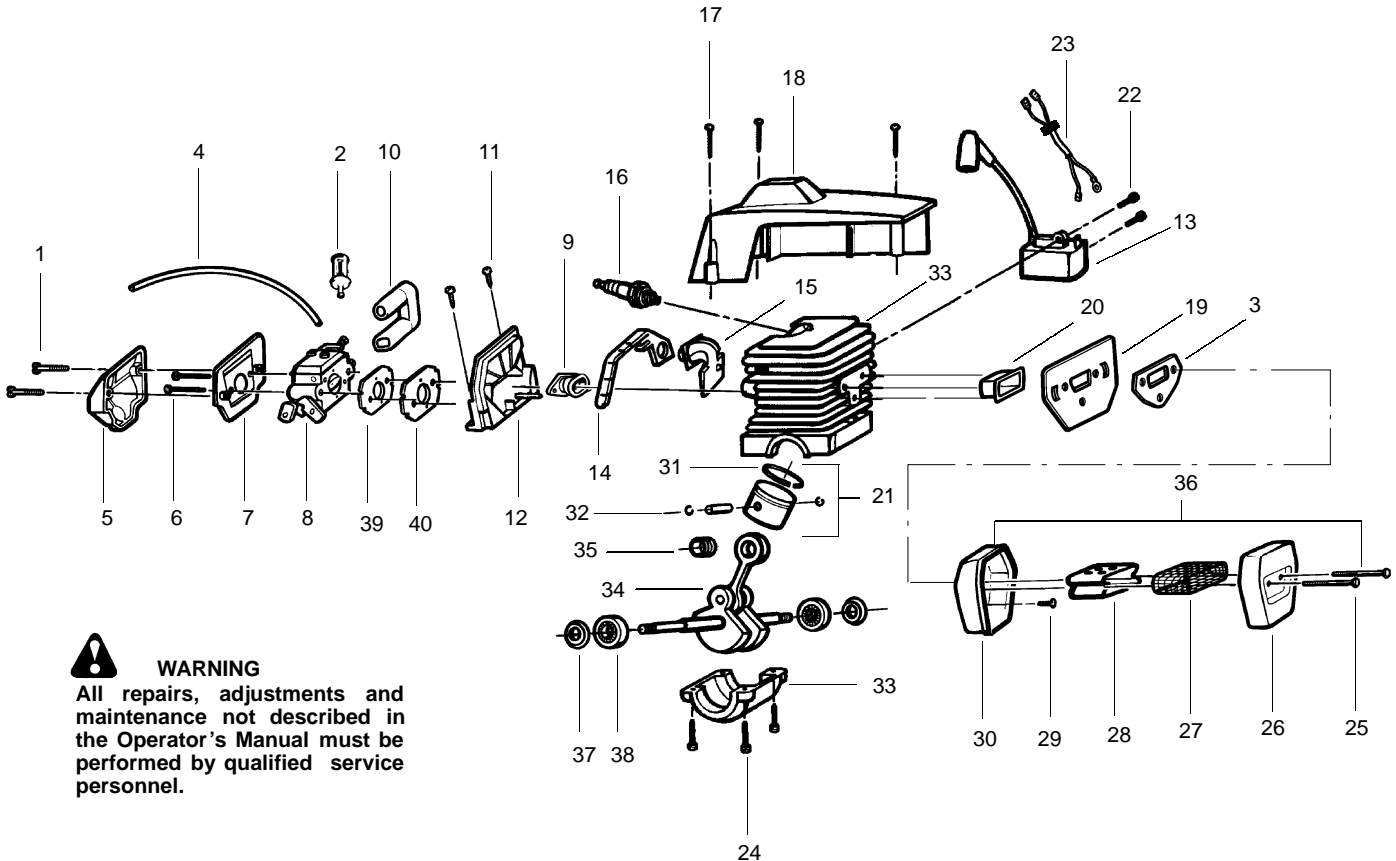

TYPE 1 & 2

SPAREPARTS
530084407

Pg. 1 of 5

WARNING

All repairs, adjustments and maintenance not described in the Operator's Manual must be performed by qualified service personnel.

Ref.	Part No.	Description	Ref.	Part No.	Description
1.	530015899	Screw	21.	530069548	Piston Kit (Incl. 31, 32 & 35)
2.	530095646	Fuel Pick-up Ass'y.	22.	530015895	Screw
3.	530019205	Muffler Gasket	23.	530037467	Switch Wire Ass'y.
4.	530069247	Fuel Line Kit (Small)	24.	530015897	Screw
5.	530036141	Air Filter (Top)	25.	530016170	Screw
6.	530015970	Screw	26.	530037249	Muffler Cover
7.	530037478	Air Filter (Bottom)	27.	530036103	Spark Screen
8.	-	Carburetor Ass'y. Kit	28.	530037813	Diffuser-Muffler
	530069629	WT289	29.	530015902	Bolt-Muffler
	530035474	WT515	30.	530037728	Muffler Body
	530035478	WT529	31.	530037380	Piston Ring
9.	530037668	Intake Boot	32.	530015697	Piston Pin Retainer
10.	530037464	Carb. Grommet (Final)	33.	530014943	C'case&Cylinder Assy
11.	530015814	Screw	34.	530029794	C'shaft & Rod Ass'y.
12.	-	Carb. Adaptor	35.	530032117	Piston Pin Bearing
	530037667	Type 1	36.	530069416	Muffler Kit (Incl. 25,26,28,30)
	530053396	Type 2	37.	530019170	C'shaft Seal
13.	530039143	Ignition Module	38.	530032118	C'shaft Bearing
14.	-	Turbo Clean Seal	39.	530019172	Carb. Gasket
	530019203	Type 1	40.	530037872	Intake Plate-Carb
	530019251	Type 2		Not Shown	
15.	530029813	Turbo Air Cleaner Ass'y. Type 1 Only		530087765	Operator Manual
16.	952030150	Spark Plug (RCJ-7Y)		530031135	Scrench
17.	530016154	Screw			
18.	530069577	Cylinder Shield Kit			
19.	530047801	Muffler Back Plate			
20.	530037652	Heat Insulator