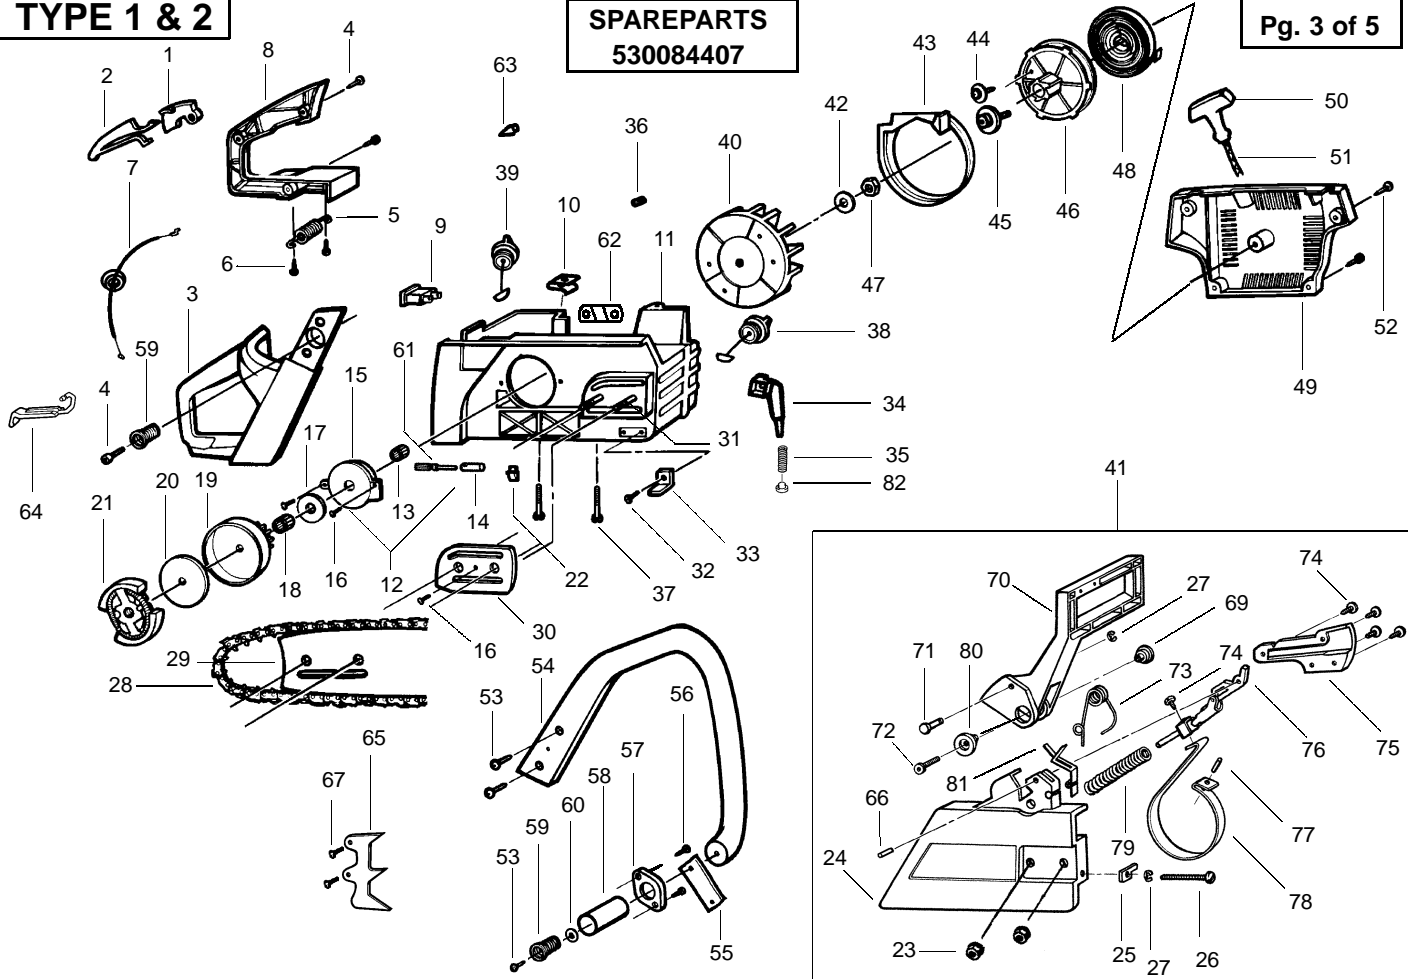

TYPE 1 & 2

**SPAREPARTS
530084407**

Pg. 3 of 5

Ref.	Part No.	Description	Ref.	Part No.	Description	Ref.	Part No.	Description
1.	530036097	Throttle Trigger	29.	****	Bar 18"	55.	530036113	Strap-AV Front
2.	530036098	Throttle Lockout	30.	530047855	Bar Plate	56.	530015775	Screw
3.	530036087	Handle Rear	31.	530015877	Bar Bolt	57.	530036101	Isolator Plate
4.	530015937	Screw	32.	530015937	Screw	58.	530036142	Sleeve-AV Spring
5.	530038986	Isolator Spring	33.	530029850	Chain Catcher	59.	530038985	Isolator Spring
6.	530015906	Screw	34.	530037057	Oil Pick-up	60.	530015123	Washer
7.	530038471	Throttle Cable Ass'y.	35.	530037821	Oil Filter	61.	530029838	Plunger & Gear Ass'y.
8.	530036092	Handle Cover	36.	530029868	Vent Plug	62.	530036043	Bar Stud Plate
9.	530069572	Switch Kit	37.	530016037	Screw	63.	530026119	Check Valve
10.	530015922	Nut- Type U Speed	38.	530010846	Oil Cap Ass'y.	64.	530053443	Choke Lever
11.	530037551	Chassis Ass'y.	39.	530010845	Fuel Cap Ass'y.	65.	530014381	Spike Ass'y. (Incl.67)
12.	530014410	Oil Pump Ass'y. (Incl. 14, 15, & 61)	40.	530039147	Flywheel Ass'y.	66.	530015915	Link Pin-Front
13.	530029833	Oil Pump Worm	41.	530053176	Chain Brake Ass'y. (Incl.24-27,66 & 69-81)	67.	530015906	Screw
14.	530029834	Oil Pump Barrel	42.	530015127	Washer-Flywheel	69.	530049075	Journal-Left
15.	530029835	Oil Pump Hsg.	43.	530029800	Baffle Plate	70.	530053127	Actuating Lever
16.	530015896	Screw	44.	530016080	Screw	71.	530029879	Pivot Pin
17.	530015907	Washer-Thrust	45.	530015920	Screw	72.	530015914	Screw
18.	530032119	Clutch Bearing	46.	530069313	Starter Pulley Kit (Incl. 44 & 47)	73.	530015910	Handguard Spring
19.	530069342	Clutch Drum & Brg. Kit	47.	530016139	Nut-Flywheel	74.	530015911	Screw
20.	530015611	Clutch Washer	48.	530015891	Recoil Spring	75.	530053129	Spring Cover
21.	530014949	Clutch Ass'y.	49.	530047743	Fan Mounting Nut	76.	530014356	Front & Rear Link Ass'y.
22.	530019174	Oil Seal-Intake Line	50.	530037485	Starter Handle	77.	530015913	Spring Pin
23.	530015917	Bar Mounting Nut	51.	530069232	Rope Kit	78.	530052232	Brake Band
24.	530053653	Clutch Cover	52.	530015892	Screw	79.	530016237	Spring Compression
25.	530015826	Bar Adjusting Pin	53.	530015984	Screw	80.	530029881	Journal-Right
26.	530016110	Screw	54.	530038327	Handle-Front	81.	530029878	Position Spring
27.	530038593	Retainer				82.	530030189	Plug-Oil Filter
28.	****	Chain 18"