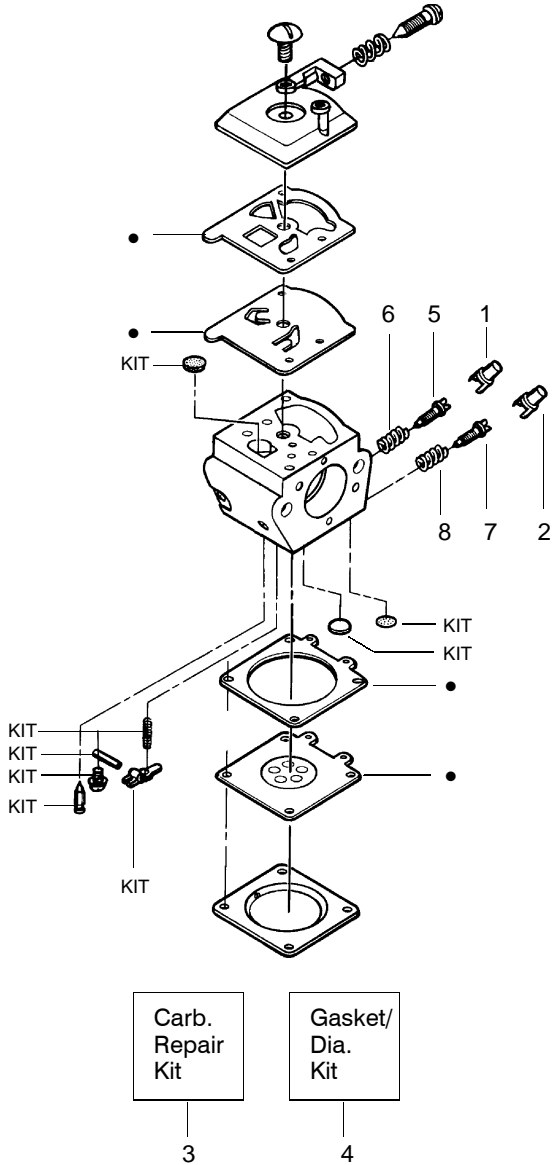

TYPE 1,2

Carburetor Assembly - WT289 - #530069629
Carburetor Assembly - WT515 - #530035474
Carburetor Assembly - WT529 - #530071345