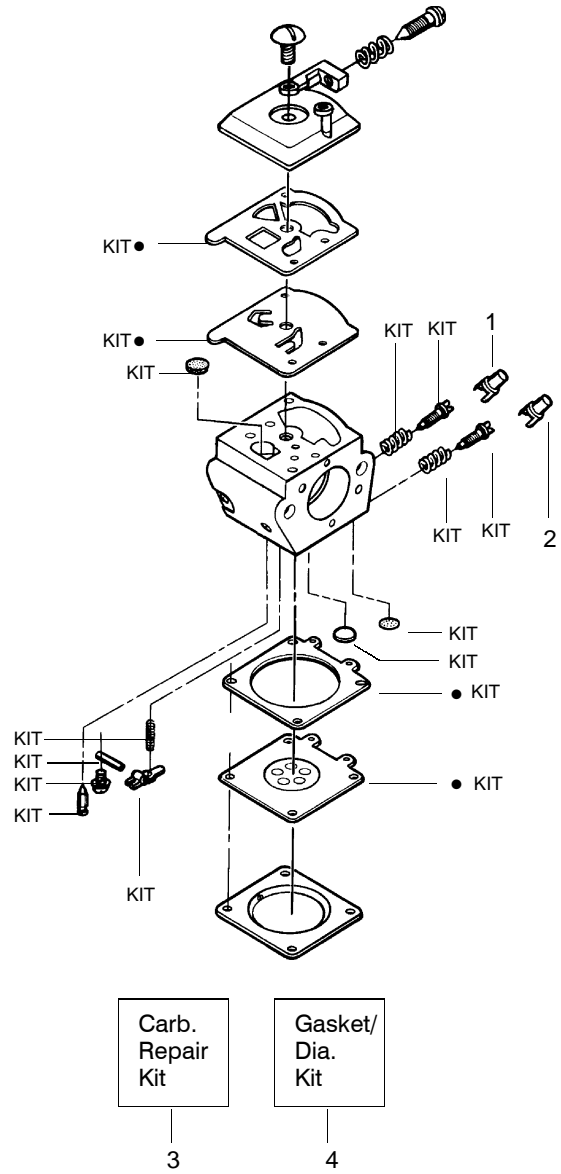

## TYPE 3

SPAREPARTS  
530084407

Pg. 5 of 5

Carburetor Assembly - WT610 - #530071492

Ref.	Part No.	Description
1.	530038318	Limiter Cap-High (red)
2.	530038317	Limiter Cap-Low (blue)
3.	530069825	Carburetor Repair Kit (KIT= Indicates Contents)
4.	530069844	Gasket Diaphragm Kit (● Indicates Contents)
5.	530035281	Needle-Low Speed
6.	530035293	Needle Spring-Low Speed
7.	530037294	Needle-High Speed
8.	530035295	Needle Spring-High Speed